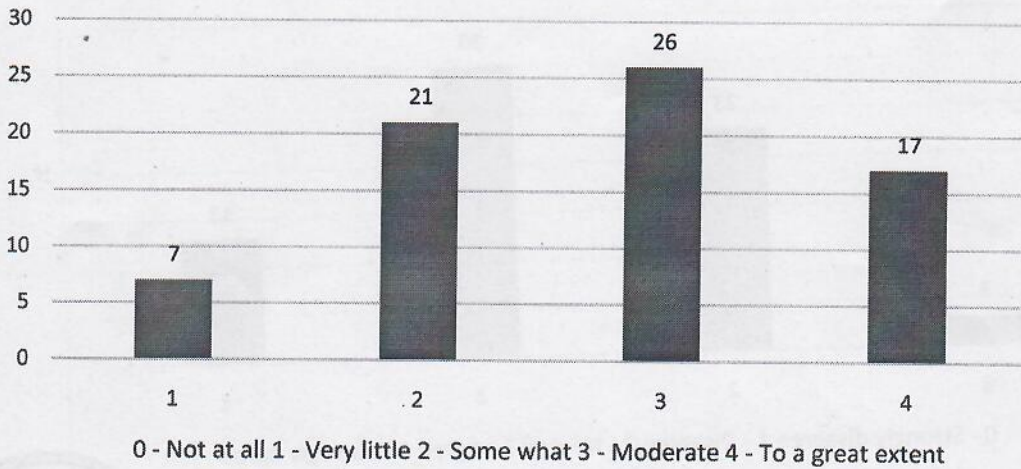

Enggaging students in Teaching Learning Process

Inculcating Soft Skills & Life Skills

Encouragement for participation in extracurricular activities

Director

THAKUR INSTITUTE OF MANAGEMENT
STUDIES & RESEARCH
Shyamnarayan Thakur Marg, Thakur Village,
Kandivali (E), Mumbai - 400 101.