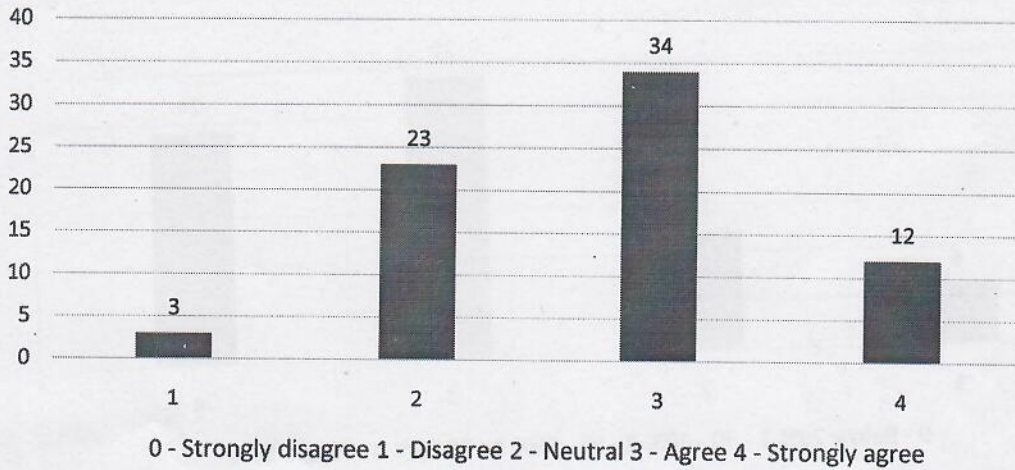

Enggaging students in Teaching Learning Process

Inculcating Soft Skills & Life Skills

Encouragement for participation in extracurricular activities

Director

THAKUR INSTITUTE OF MANAGEMENT
STUDIES & RESEARCH
Shyamnarayan Thakur Marg, Thakur Village,
Kandivali (E), Mumbai - 400 101.