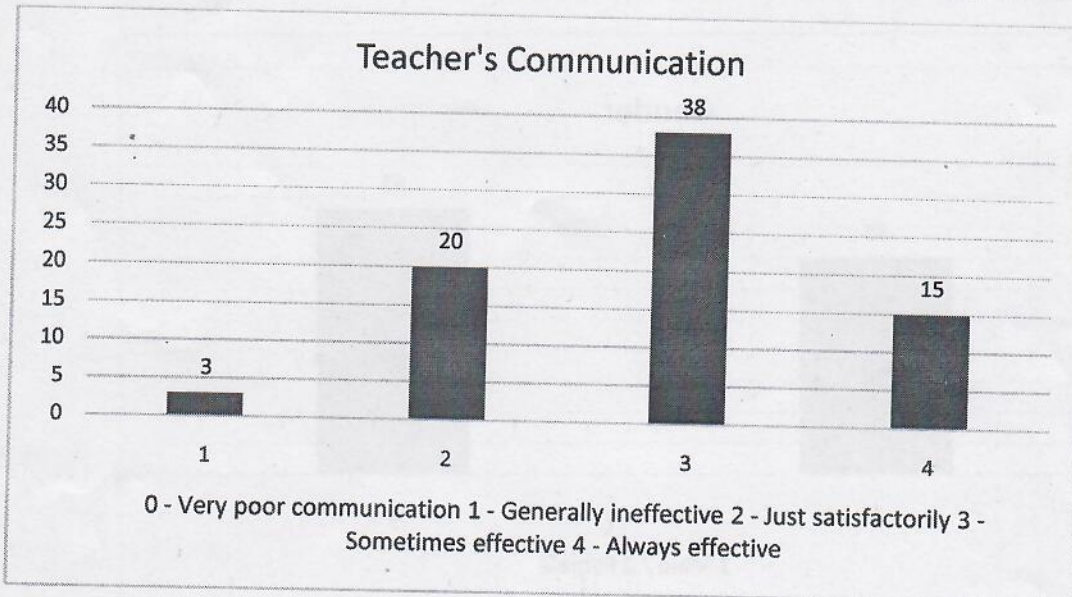

Laxmi Singh Charitable Trust's (Regd.)

THAKUR INSTITUTE OF MANAGEMENT STUDIES & RESEARCH

(Approved by AICTE, Govt. of Maharashtra & Affiliated to University of Mumbai)

• ISO 9001 : 2015 Certified

• Accredited with A+ Grade by National Assessment and Accreditation Council (NAAC)

C - Block, Thakur Educational Campus,
Shyamnarayan Thakur Marg, Thakur Village,
Kandivali (East), Mumbai - 400 101.

Tel.: 6730 8201 / 2, 2884 7147 / 445

Fax : 2887 3869

Email : timsr@thakureducation.org

Website : www.timsrmumbai.in • www.thakureducation.org