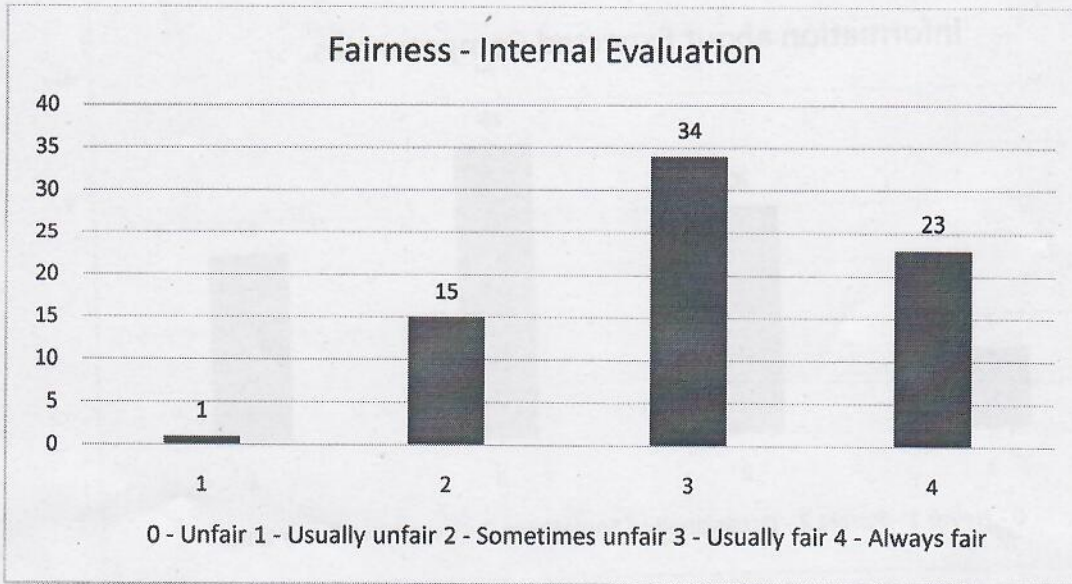

Laxmi Singh Charitable Trust's (Regd.)

THAKUR INSTITUTE OF MANAGEMENT STUDIES & RESEARCH

(Approved by AICTE, Govt. of Maharashtra & Affiliated to University of Mumbai)

• ISO 9001 : 2015 Certified

• Accredited with A+ Grade by National Assessment and Accreditation Council (NAAC)

C - Block, Thakur Educational Campus,
Shyamnarayan Thakur Marg, Thakur Village,
Kandivali (East), Mumbai - 400 101.

Tel.: 6730 8201 / 2, 2884 7147 / 445

Fax : 2887 3869

Email : timsr@thakureducation.org

Website : www.timsrmumbai.in • www.thakureducation.org