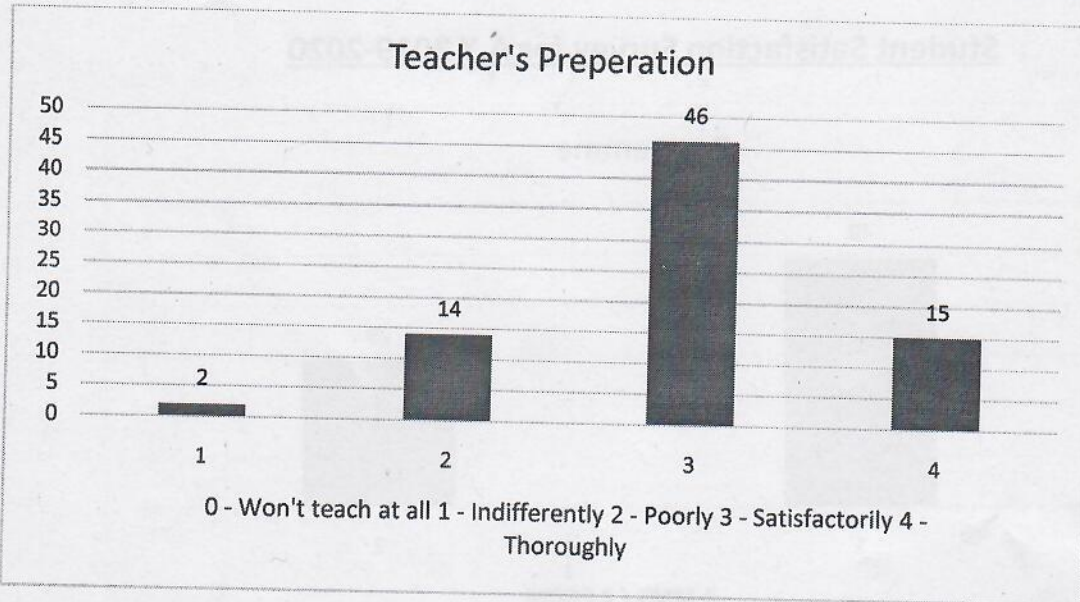

Laxmi Singh Charitable Trust's (Regd.)

THAKUR INSTITUTE OF MANAGEMENT STUDIES & RESEARCH

(Approved by AICTE, Govt. of Maharashtra & Affiliated to University of Mumbai)

• ISO 9001 : 2015 Certified

• Accredited with A+ Grade by National Assessment and Accreditation Council (NAAC)

C - Block, Thakur Educational Campus,
Shyamnarayan Thakur Marg, Thakur Village,
Kandivali (East), Mumbai - 400 101.

Tel.: 6730 8201 / 2, 2884 7147 / 445

Fax : 2887 3869

Email : timsr@thakureducation.org

Website : www.timsrmumbai.in • www.thakureducation.org