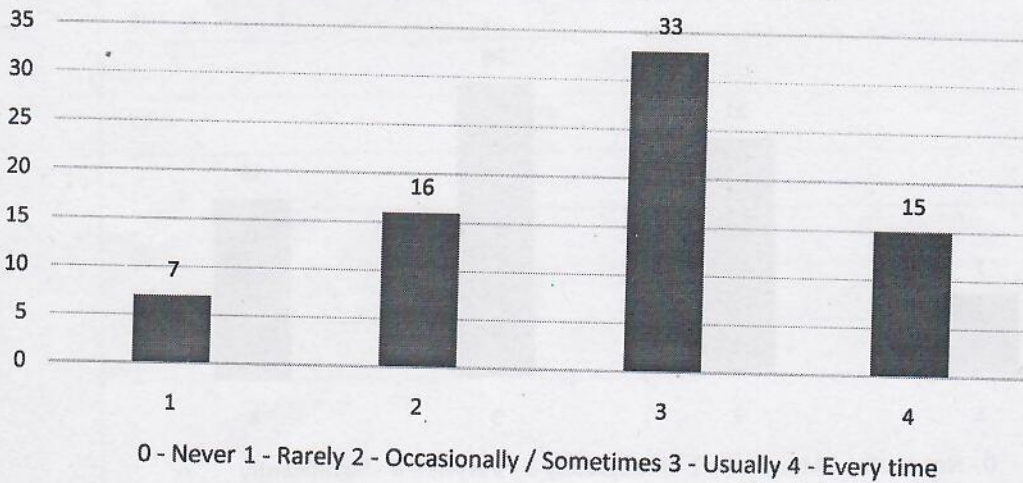

Information about Expected Competencies

Illustrating the concept through examples

Identifying Student's Strength

Director

**THAKUR INSTITUTE OF MANAGEMENT
STUDIES & RESEARCH**
Shyamnarayan Thakur Marg, Thakur Village,
Kandivali (E), Mumbai - 400 101