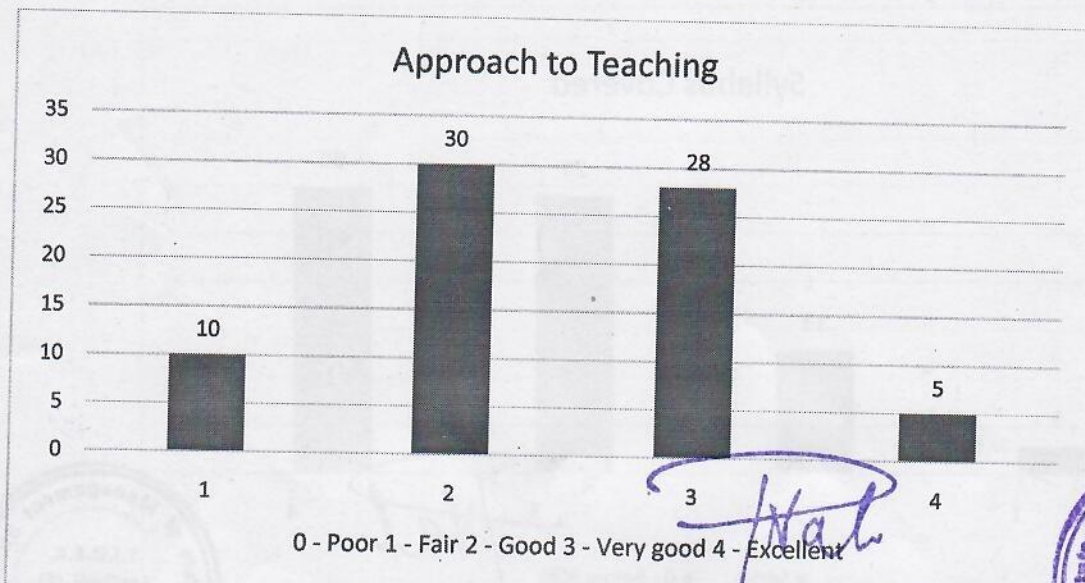

Laxmi Singh Charitable Trust's (Regd.)

THAKUR INSTITUTE OF MANAGEMENT STUDIES & RESEARCH

(Approved by AICTE, Govt. of Maharashtra & Affiliated to University of Mumbai)

• ISO 9001 : 2015 Certified

• Accredited with A+ Grade by National Assessment and Accreditation Council (NAAC)

C - Block, Thakur Educational Campus,
Shyamnarayan Thakur Marg, Thakur Village,
Kandivali (East), Mumbai - 400 101.

Tel.: 6730 8201 / 2, 2884 7147 / 445

Fax : 2887 3869

Email : timsr@thakureducation.org

Website : www.timsrmumbai.in • www.thakureducation.org