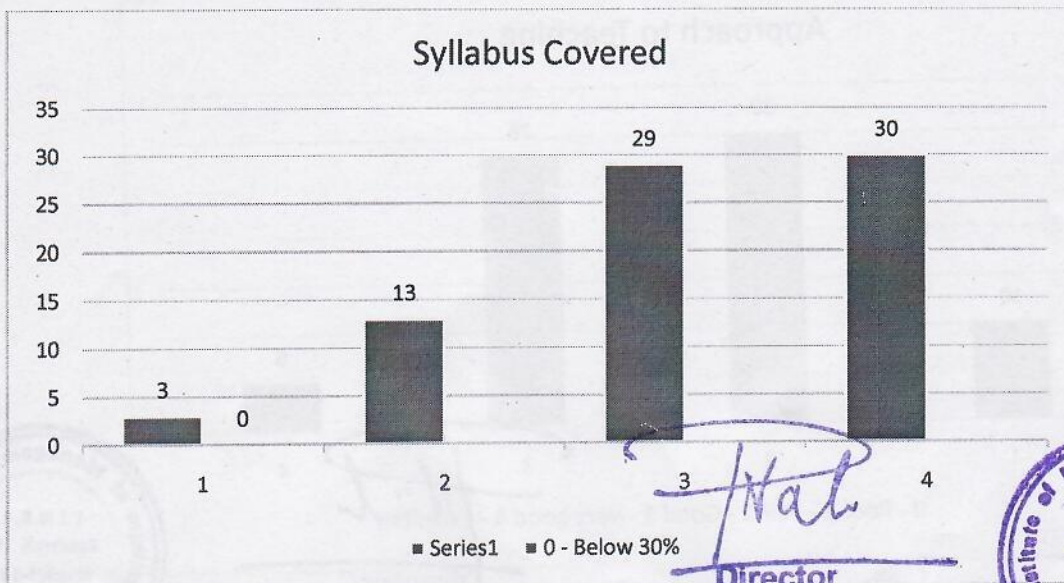

Student Satisfaction Survey for A.Y 2019-2020

Handwritten Signature
Director

THAKUR INSTITUTE OF MANAGEMENT STUDIES & RESEARCH
 Shyamnarayan Thakur Marg, Thakur Village,
 Kandivali (E), Mumbai - 400 101