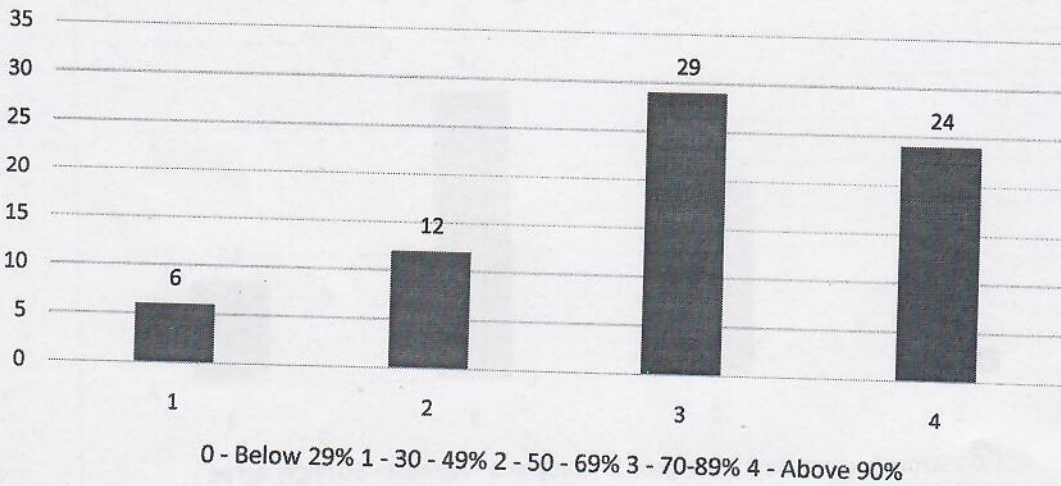

Usage of ICT

Overall Quality of Teaching Learning Process is good

Director

**THAKUR INSTITUTE OF MANAGEMENT
STUDIES & RESEARCH**
Shyamnarayan Thakur Marg, Thakur Village,
Kandivali (E) Mumbai - 400 101