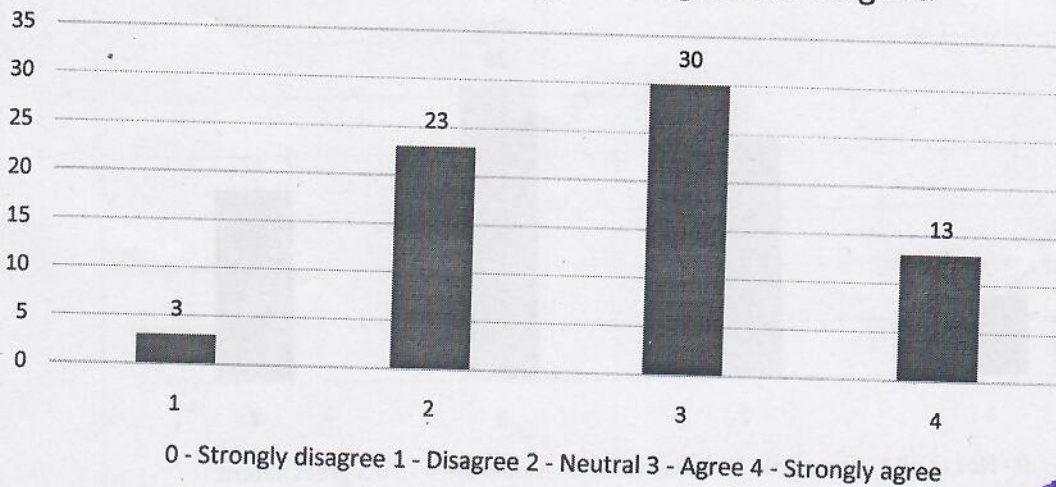

Usage of ICT

Overall Quality of Teaching Learning Process is good

Director

**THAKUR INSTITUTE OF MANAGEMENT
STUDIES & RESEARCH**
Shyamnarayan Thakur Marg, Thakur Village,
Kandivali (E) Mumbai - 400 101