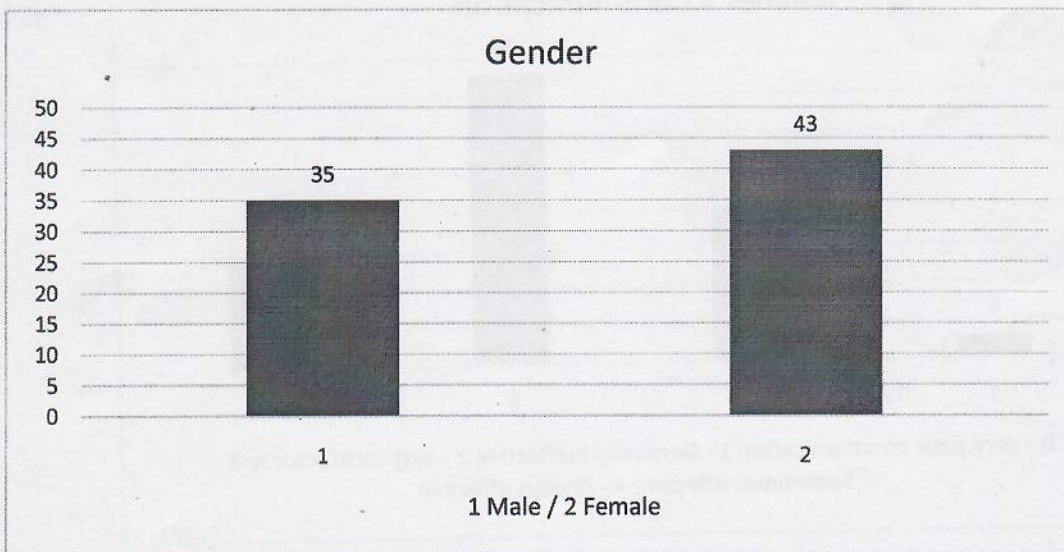

Student Satisfaction Survey for A.Y 2019-2020

Handwritten Signature
Director

THAKUR INSTITUTE OF MANAGEMENT STUDIES & RESEARCH
 Shyamnarayan Thakur Marg, Thakur Village,
 Kandivali (E), Mumbai - 400 101