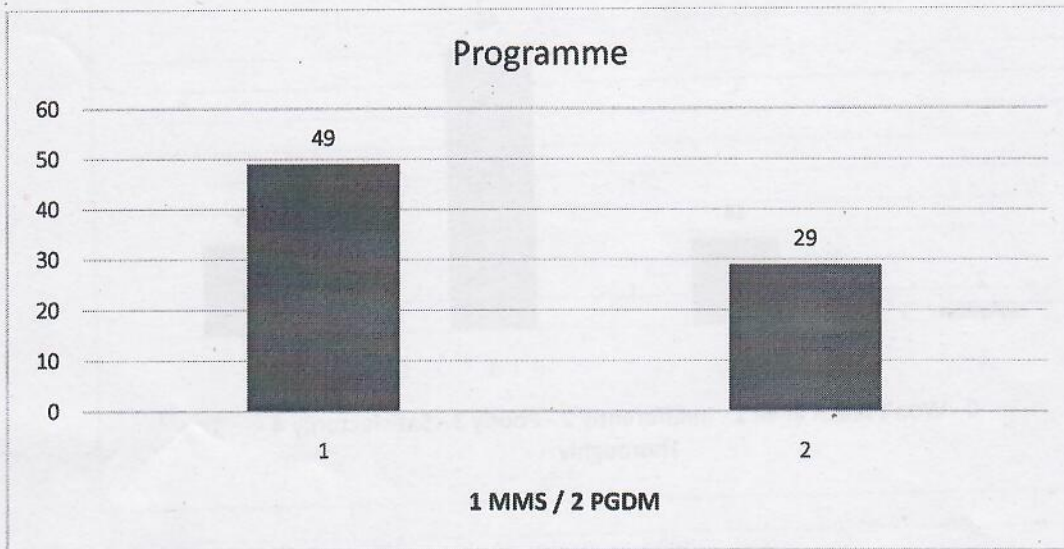

Laxmi Singh Charitable Trust's (Regd.)

THAKUR INSTITUTE OF MANAGEMENT STUDIES & RESEARCH

(Approved by AICTE, Gov. of Maharashtra & Affiliated to University of Mumbai)

• ISO 9001 : 2015 Certified

• Accredited with A+ Grade by National Assessment and Accreditation Council (NAAC)

C - Block, Thakur Educational Campus,
Shyamnarayan Thakur Marg, Thakur Village,
Kandivali (East), Mumbai - 400 101.

Tel.: 6730 8201 / 2, 2884 7147 / 445

Fax : 2887 3869

Email : timsr@thakureducation.org

Website : www.timsrmumbai.in • www.thakureducation.org

Student Satisfaction Survey for A.Y 2019-2020