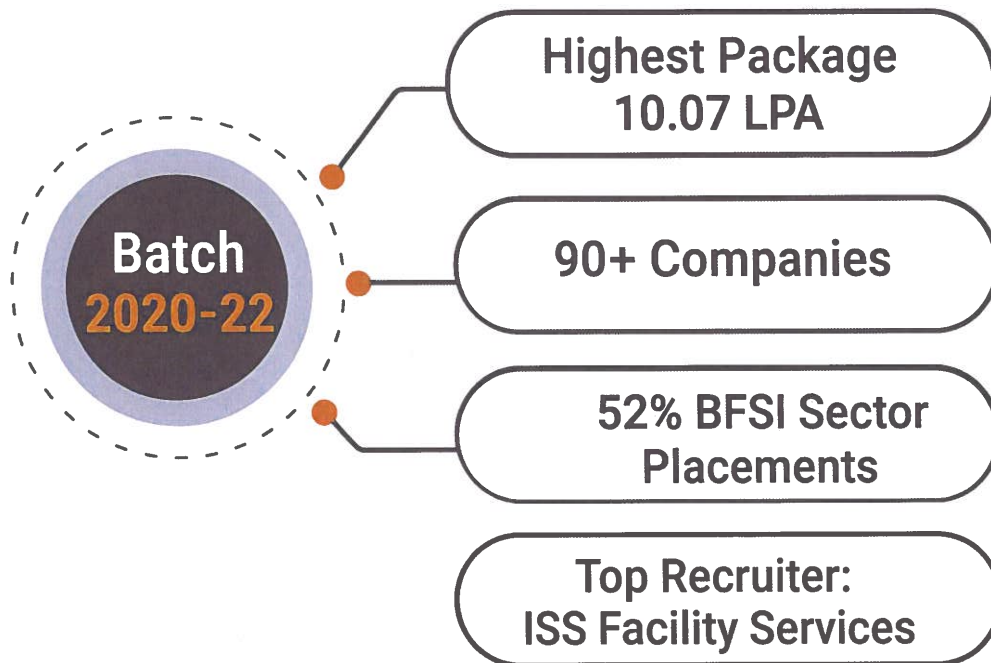

**Executive
Placement Report
Batch 2020-22**

Summary

Sector-wise Placements

Our Star Recruiters

Top Companies for Placement (Top Recruiters)		
Year	Name of Company	No. of Students Placed
2020-22	ISS Facility Services	9
	Tech Mahindra	5
	Visible Alpha	5
	RBL Bank	5
	InSync Analytics	5
	Bernhard Schulte Ship Management	5
	Croma	5
	ICICI Bank	4
	IPSOS	4
	Linedata	4
	Nomura	4
	Adani Group	3
	BSE Ltd.	3
	ICICI Prudential AMC	3
	ICICI Securities	3
	Interactive Broker	3
	Morningstar	3
	SS&C Globeop Financial Services	3
	XLNC Technologies	3
	BNP Paribas	2
	DCB Bank	2
	Ernst & Young	2
	HDFC Ltd.	2
TATA Communications Payment Solutions	2	
Vodafone Idea Ltd.	2	