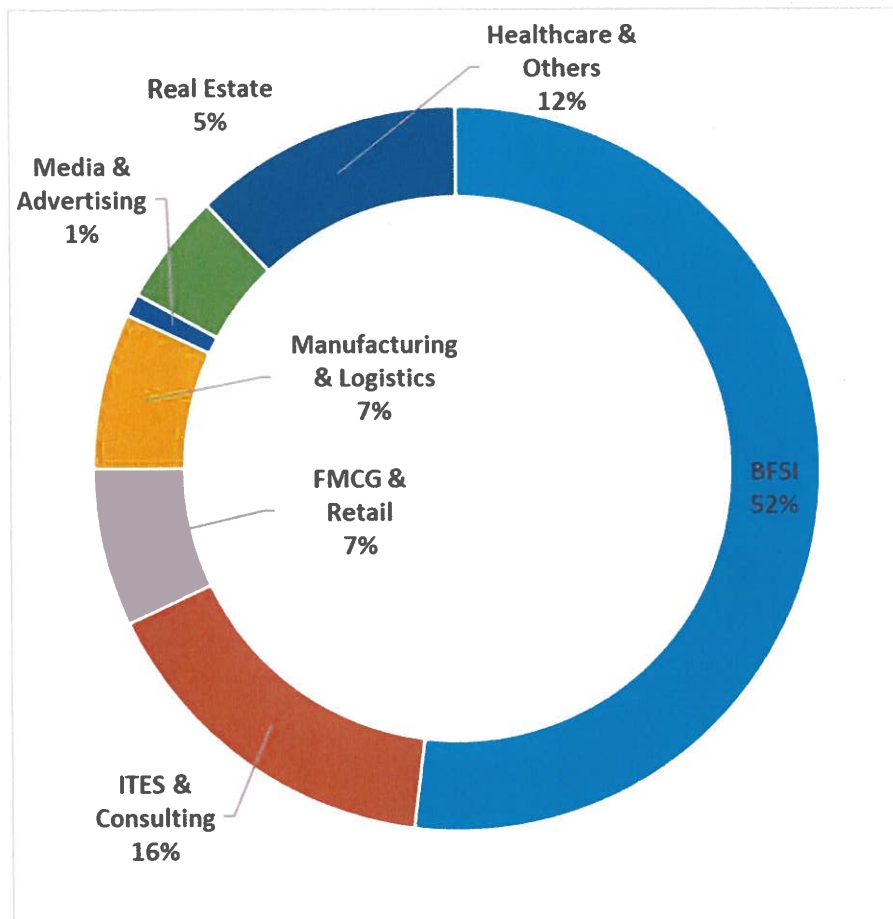

**Executive
Placement Report
Batch 2020-22**

Summary

Sector-wise Placements

Our Star Recruiters

Top Companies for Placement (Top Recruiters)		
Year	Name of Company	No. of Students Placed
2020-22	ISS Facility Services	9
	Tech Mahindra	5
	Visible Alpha	5
	RBL Bank	5
	InSync Analytics	5
	Bernhard Schulte Ship Management	5
	Croma	5
	ICICI Bank	4
	IPSOS	4
	Linedata	4
	Nomura	4
	Adani Group	3
	BSE Ltd.	3
	ICICI Prudential AMC	3
	ICICI Securities	3
	Interactive Broker	3
	Morningstar	3
	SS&C Globeop Financial Services	3
	XLNC Technologies	3
	BNP Paribas	2
	DCB Bank	2
	Ernst & Young	2
	HDFC Ltd.	2
TATA Communications Payment Solutions	2	
Vodafone Idea Ltd.	2	