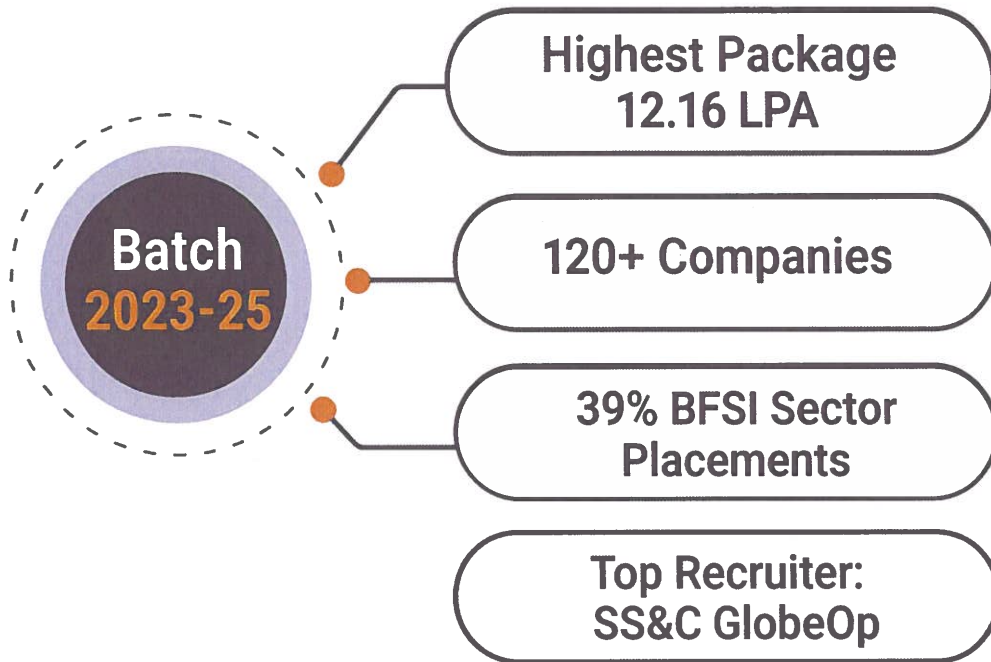

**Executive
Placement Report
Batch 2023-25**

Summary

Sector-wise Placements

Recruiters

Top Companies for Placement (Top Recruiters)		
Year	Name of Company	No. of Students Placed
2023-25	SS&C GlobeOp	8
	eClerx	7
	Anand Rathi Global Finance Ltd	6
	Capgemini	6
	Nirmal Bang	6
	BSE Limited	5
	Tata Consultancy Services	5
	Flipkart	4
	HDFC Life	4
	SBI Securities	4
	Anand Rathi Shares & Stock Brokers Ltd.	3
	DMART	3
	Institutional Shareholder Services	3
	Linedata	3
	Nomura	3
	Nykaa	3
	Policy Bazaar	3
	Raymond Realty	3
	Saarathi Finance & Credit Private ltd	3
	Sethia Infrastructures	3
	Catalyst India	2
	HDFC Bank	2
	IndiaMart	2
	Integreon	2
	ION Group	2
KPMG	2	
Morningstar	2	
NTT Global	2	
Runwal Group	2	