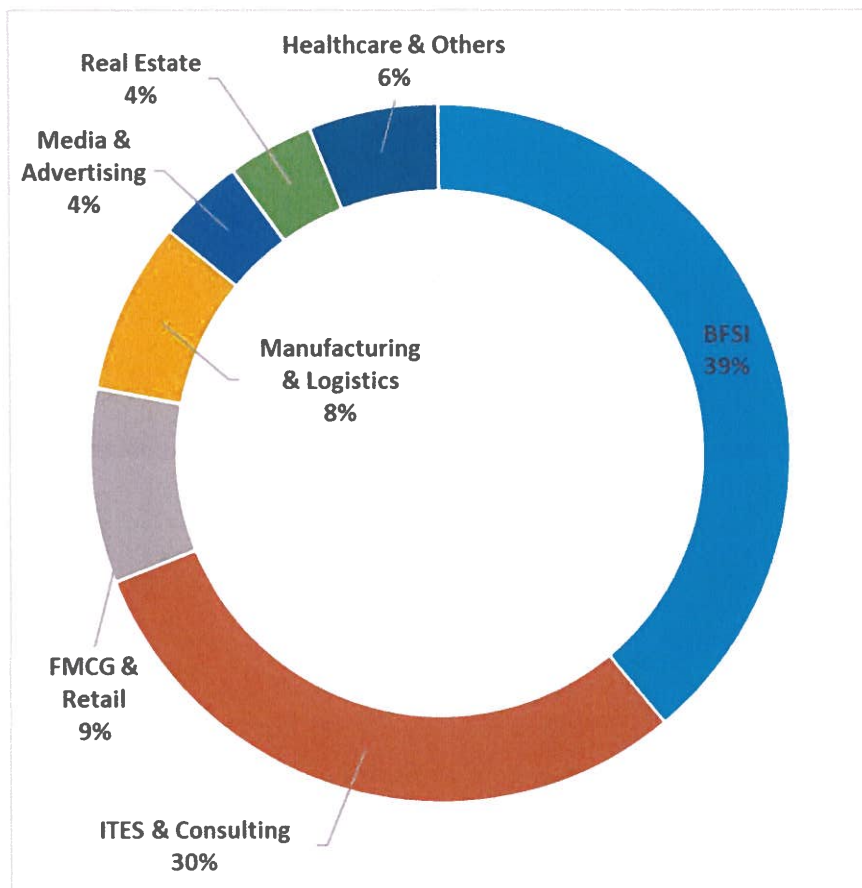

**Executive
Placement Report
Batch 2023-25**

Summary

Sector-wise Placements

Recruiters

Top Companies for Placement (Top Recruiters)		
Year	Name of Company	No. of Students Placed
2023-25	SS&C GlobeOp	8
	eClerx	7
	Anand Rathi Global Finance Ltd	6
	Capgemini	6
	Nirmal Bang	6
	BSE Limited	5
	Tata Consultancy Services	5
	Flipkart	4
	HDFC Life	4
	SBI Securities	4
	Anand Rathi Shares & Stock Brokers Ltd.	3
	DMART	3
	Institutional Shareholder Services	3
	Linedata	3
	Nomura	3
	Nykaa	3
	Policy Bazaar	3
	Raymond Realty	3
	Saarathi Finance & Credit Private ltd	3
	Sethia Infrastructures	3
	Catalyst India	2
	HDFC Bank	2
	IndiaMart	2
	Integreon	2
	ION Group	2
KPMG	2	
Morningstar	2	
NTT Global	2	
Runwal Group	2	